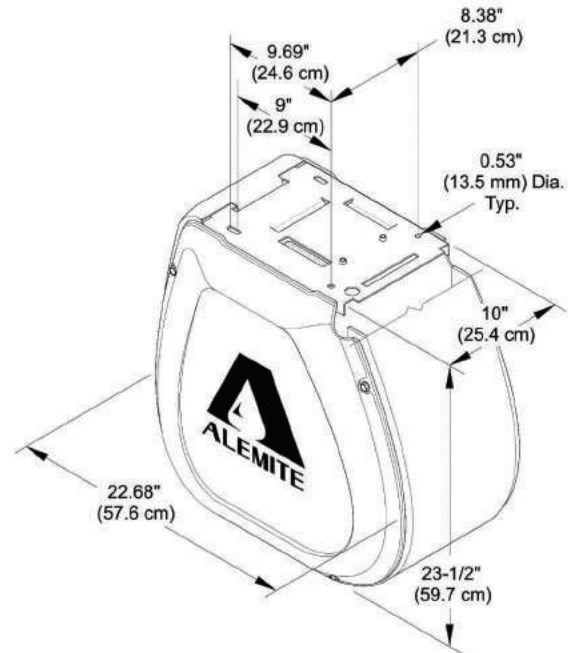

Oil

Product #	Bare Reel #	Max Pressure	Delivery Hose Specification	Connecting Hose #	Connecting Hose Inlet	Delivery Hose Outlet	Weight
8079-C	7335-D	1,500 psi	1/2" x 30' (317813-30)	317813-2	1/2"(m)	1/2"(m)	73 Lb.
8079-D	7335-D	1,500 psi	1/2" x 50' (317813-50)	317813-2	1/2"(m)	1/2"(m)	75 Lb.
7335-D	7335-D	1,500 psi	NA	NA	NA	NA	50 Lb.

Grease

Product #	Bare Reel #	Max Pressure	Delivery Hose Specification	Connecting Hose #	Connecting Hose Inlet	Delivery Hose Outlet	Weight
8079-A	7334-D	6,000 psi	1/4" x 30' (317874-30)	317876-2	3/8"(m)	1/4"(f)	73 Lb.
8079-B	7334-D	6,000 psi	1/4" x 50' (317874-50)	317876-2	3/8"(m)	1/4"(f)	76 Lb.
7334-D	7334-D	6,000 psi	NA	NA	NA	NA	50 Lb.

SHIELDED REELS

Air/Water

Product #	Bare Reel #	Max Pressure	Delivery Hose Specification	Connecting Hose #	Connecting Hose Inlet	Delivery Hose Outlet	Weight
8079-E	7336-D	300 psi	3/8" x 30' (317803-30)	317811-2	3/8"(m)	1/4"(f)	68 Lb.
8079-F	7336-D	300 psi	3/8" x 50' (317803-50)	317811-2	3/8"(m)	1/4"(f)	70 Lb.
7336-D	7336-D	300 psi	NA	NA	NA	NA	50 Lb.

Cabinets

Product #	Description	Weight
7331	Cabinet Kit for 1 cabinet hose reel	10.5 Lb.
339371	End panels for 1 bank of cabinet hose reels	5.4 Lb.
339368	Strut for single reel installation	0.5 Lb.

7331

339371