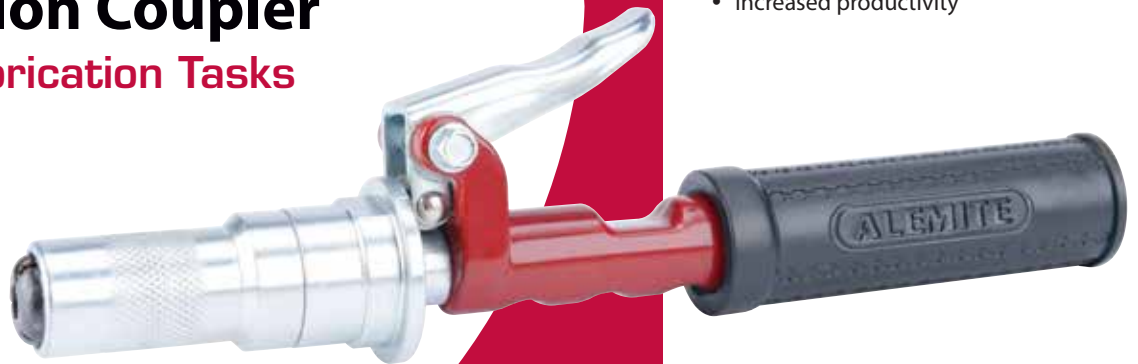

Model 6800 Lever-Action Coupler

Simplifies Lubrication Tasks

New Lever-Action Design

Alemite's Model 6800 Lever-Action Coupler makes quick work of equipment lubrication. It is easily attached and removed from the grease fitting by the simple operation of the lever. Its superior seal minimizes grease loss between the coupler and the fitting head. All-steel construction provides maximum durability and service life while the rubber sleeve protects the hose from wear.

Featuring one-handed operation, the coupler conveniently remains attached to the fitting without being held in place, if necessary. The Model 6800 grease coupler is suitable for use in vehicle service applications, as well as in agriculture, construction and general industry.

Lever-Action Coupler Benefits:

- Easy attachment and removal from fitting
- Minimizes grease loss between coupler and fitting head
- One-handed operation; coupler remains attached without holding it in place
- Ergonomic lever design with comfortable grip
- Sturdy, all-steel construction with spring-steel jaws
- Durable, nylon protective sleeve prevents hose wear
- Less waste for lower lubricant costs
- Superior sealing
- Increased productivity

Also available from Alemite:

SERIES 586 14.4 Volt Lithium-Ion Grease Gun*

A great companion for the Alemite 6800 Lever-Action Coupler is Alemite's 14.4 Volt Lithium-Ion Grease Gun. This cordless grease gun combines proven, heavy-duty performance with lithium-ion battery technology. The 14.4 Volt Lithium-Ion Grease Gun loads easily, primes quickly and delivers up to 15 cartridges per charge for more uptime and greater productivity in the shop, field and factory.